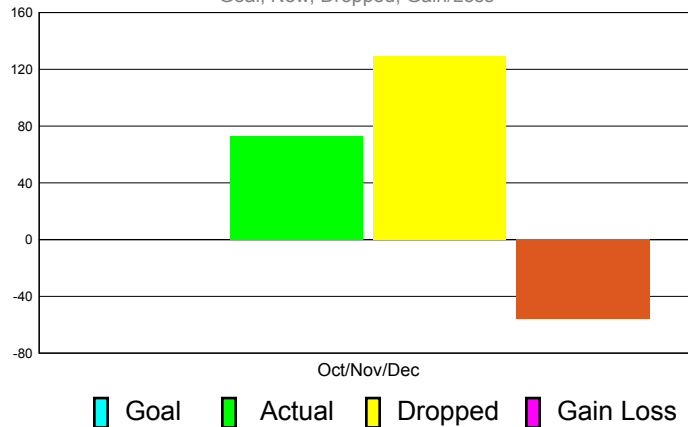

Membership Results 2011-2012

Goal, New, Dropped, Gain/Loss